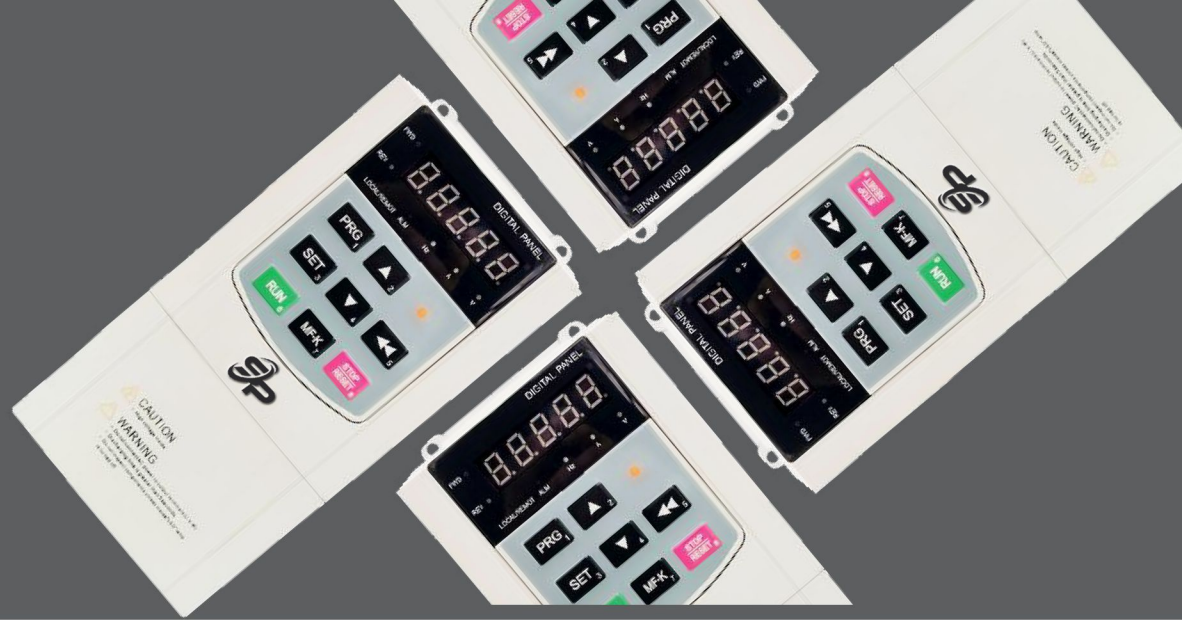

SOLAR PUMP INVERTER

V70 SERIES

Solar Pump Inverter

Versatile & Multifunctional

Promoted V/Hz

ModBus

Detachable Control Panel

Multi-step Freq.

PID

S-curve

Simple PLC

2 Motor Switchover

Skip Frequency

V/Hz Separated Control

Common DC Bus

Mechanical Brake

Restart Upon Power Loss

Cycle-By-Cycle Current Limit

Motor Thermal Protection

Stall Protections

... ..